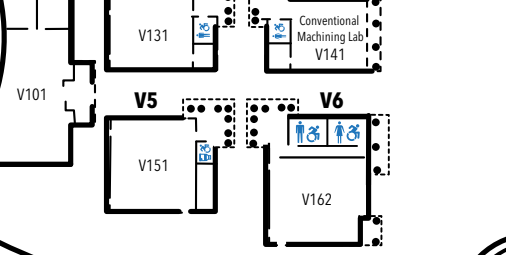

CT STATE COMMUNITY COLLEGE MANCHESTER

1st Floor Campus Map

Village (V1-V6)

Building	Room
V1	V101 Classroom
V2	V117, V118 Classrooms
	V122, V127 Music Lab
V3	V131 Classroom
V4	V141 Conventional Machining Lab
V5	V151 Classroom
V6	V162 Classroom

GPA - GREAT PATH ACADEMY, 1st floor
Jonathan M. Daube Building

Wing	Room
GP	GP102 Main Office, Principal
	GP109 Health Services
	GP119 Career Center, Guidance
	GP120 Conference Room
	GP126 Classroom
	GP127 Information Center
	GP136 Early Childhood Development
	GP137-GP139 Classrooms
	GP142, GP143 Classrooms
	GP140 Breakout Room
	GP152, GP156 Conference Rooms
	GP154 Faculty Offices
	GP155 Classroom
	GP157 Computer Lab
	GP163 Gymnasium

Student Services Center
1st floor

Village

Great Path Academy
1st floor

Learning Resource Center
1st floor

Arts, Sciences and Technology Center
1st floor