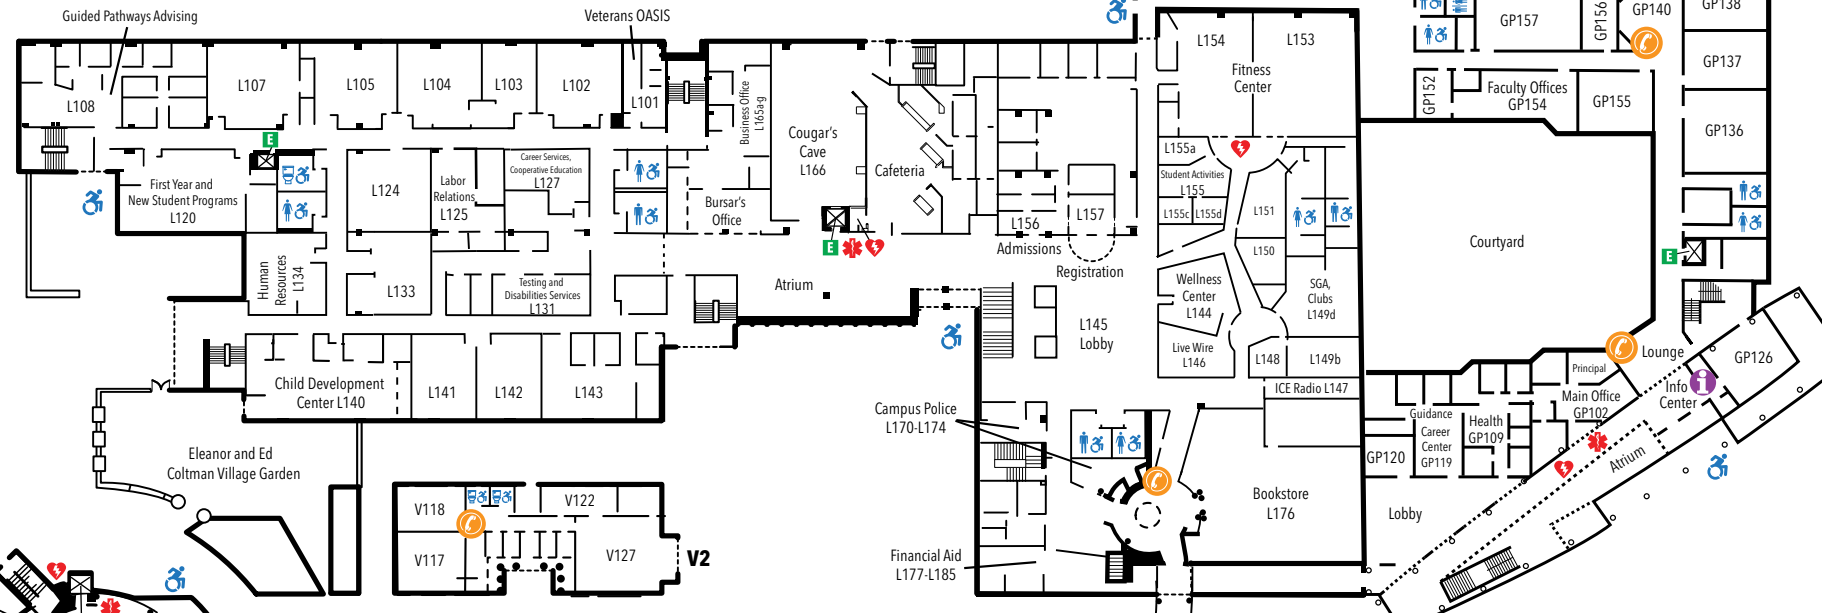

CT STATE COMMUNITY COLLEGE MANCHESTER

1st Floor Campus Map

Village (V1-V6)

Building	Room
V1	V101 Classroom
V2	V117, V118 Classrooms
	V122, V127 Music Lab
V3	V131 Classroom
V4	V141 Conventional Machining Lab
V5	V151 Classroom
V6	V162 Classroom

GPA - GREAT PATH ACADEMY, 1st floor
Jonathan M. Daube Building

Wing	Room
GP	GP102 Main Office, Principal
	GP109 Health Services
	GP119 Career Center, Guidance
	GP120 Conference Room
	GP126 Classroom
	GP127 Information Center
	GP136 Early Childhood Development
	GP137-GP139 Classrooms
	GP142, GP143 Classrooms
	GP140 Breakout Room
	GP152, GP156 Conference Rooms
	GP154 Faculty Offices
	GP155 Classroom
	GP157 Computer Lab
	GP163 Gymnasium

Student Services Center
1st floor