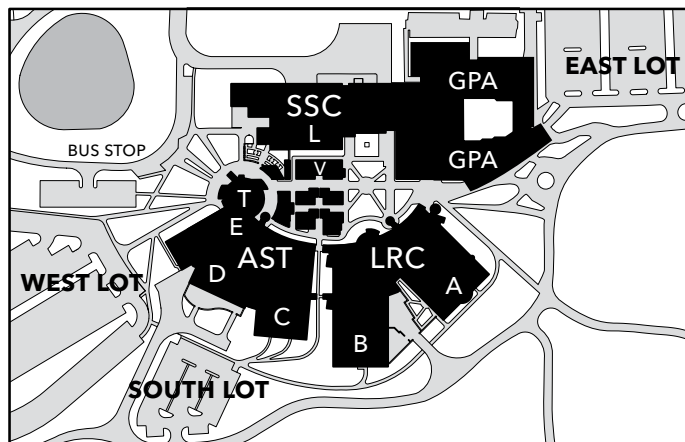

## 2nd Floor Campus Map

**Tower, 5th floor**

**Tower, 4th floor**

**Tower, 3rd floor**

- All Gender and Handicap Accessible Restrooms
- Courtesy Telephones
- Elevator
- First-Aid Station
- Handicap Accessible

**SSC - STUDENT SERVICES CENTER, 2nd floor**  
**Frederick W. Lowe, Jr. Building**

Wing	Room	Function
L	L201	CEO's Office
	L202, L219g, L231	Planning, Research and Assessment
	L203	Academic Affairs
	L204	Campus Operations
		Facilities Management and Information Technology/Technology Help Desk
	L213	Classroom
	L218a-L218i	Offices
	L219d, L219e, L219h, L219i	Offices
	L219a	CONNTAC Office
	L219b	TRIO Office
	L219c	Adults in Transition/PASS Grant
	L219f	TRIO Office
	L221	Marketing and Public Relations
	L233	Computer Lab
	L240-L245	Classrooms
	L250	Math Lab
	L287	Student Affairs
	<b>Academic Support Center</b>	
	L272	Walk-In Math Tutoring
	L274-L276	Tutoring and Writing Center
	L278-L283	Reception and Offices
	<b>Culinary Arts Center</b>	
	L292	Kitchen Lab
	L293	Highland Park Families Foundation Kitchen
	L294a	Cheney Dining Room
	L294b	Alice and Alexander Jarvis Dining Room
	L294c	Geraldine and Vincent Lesunaitis Dining Room

**LRC - LEARNING RESOURCE CENTER, 2nd floor**  
**Raymond F. Damato Building**

Wing	Room	Function
A	A201	Interfaith and Meditation Center
	A204-A258	Faculty Offices
	A226	Peter Grose and Ruth Nye Conference Room
	A237, A237a, A242, A242a	Academic Affairs
	A251	Copy Center
	<b>Rockville Bank Foundation Computer Center</b>	
B	B205	Betty R. Sullivan Writing Lab
	B206-B207	Dr. Albert J. Kerkin, Jr. Computer Lab
	B218	William J. McGurk Computer Lab
	B208, B209	Classrooms
	B210	Language Lab
	B211	Criminal Justice Lab
	B212	Adjunct Faculty Offices
	B213, B214, B219	Classrooms
	B220-B222	Computer Labs