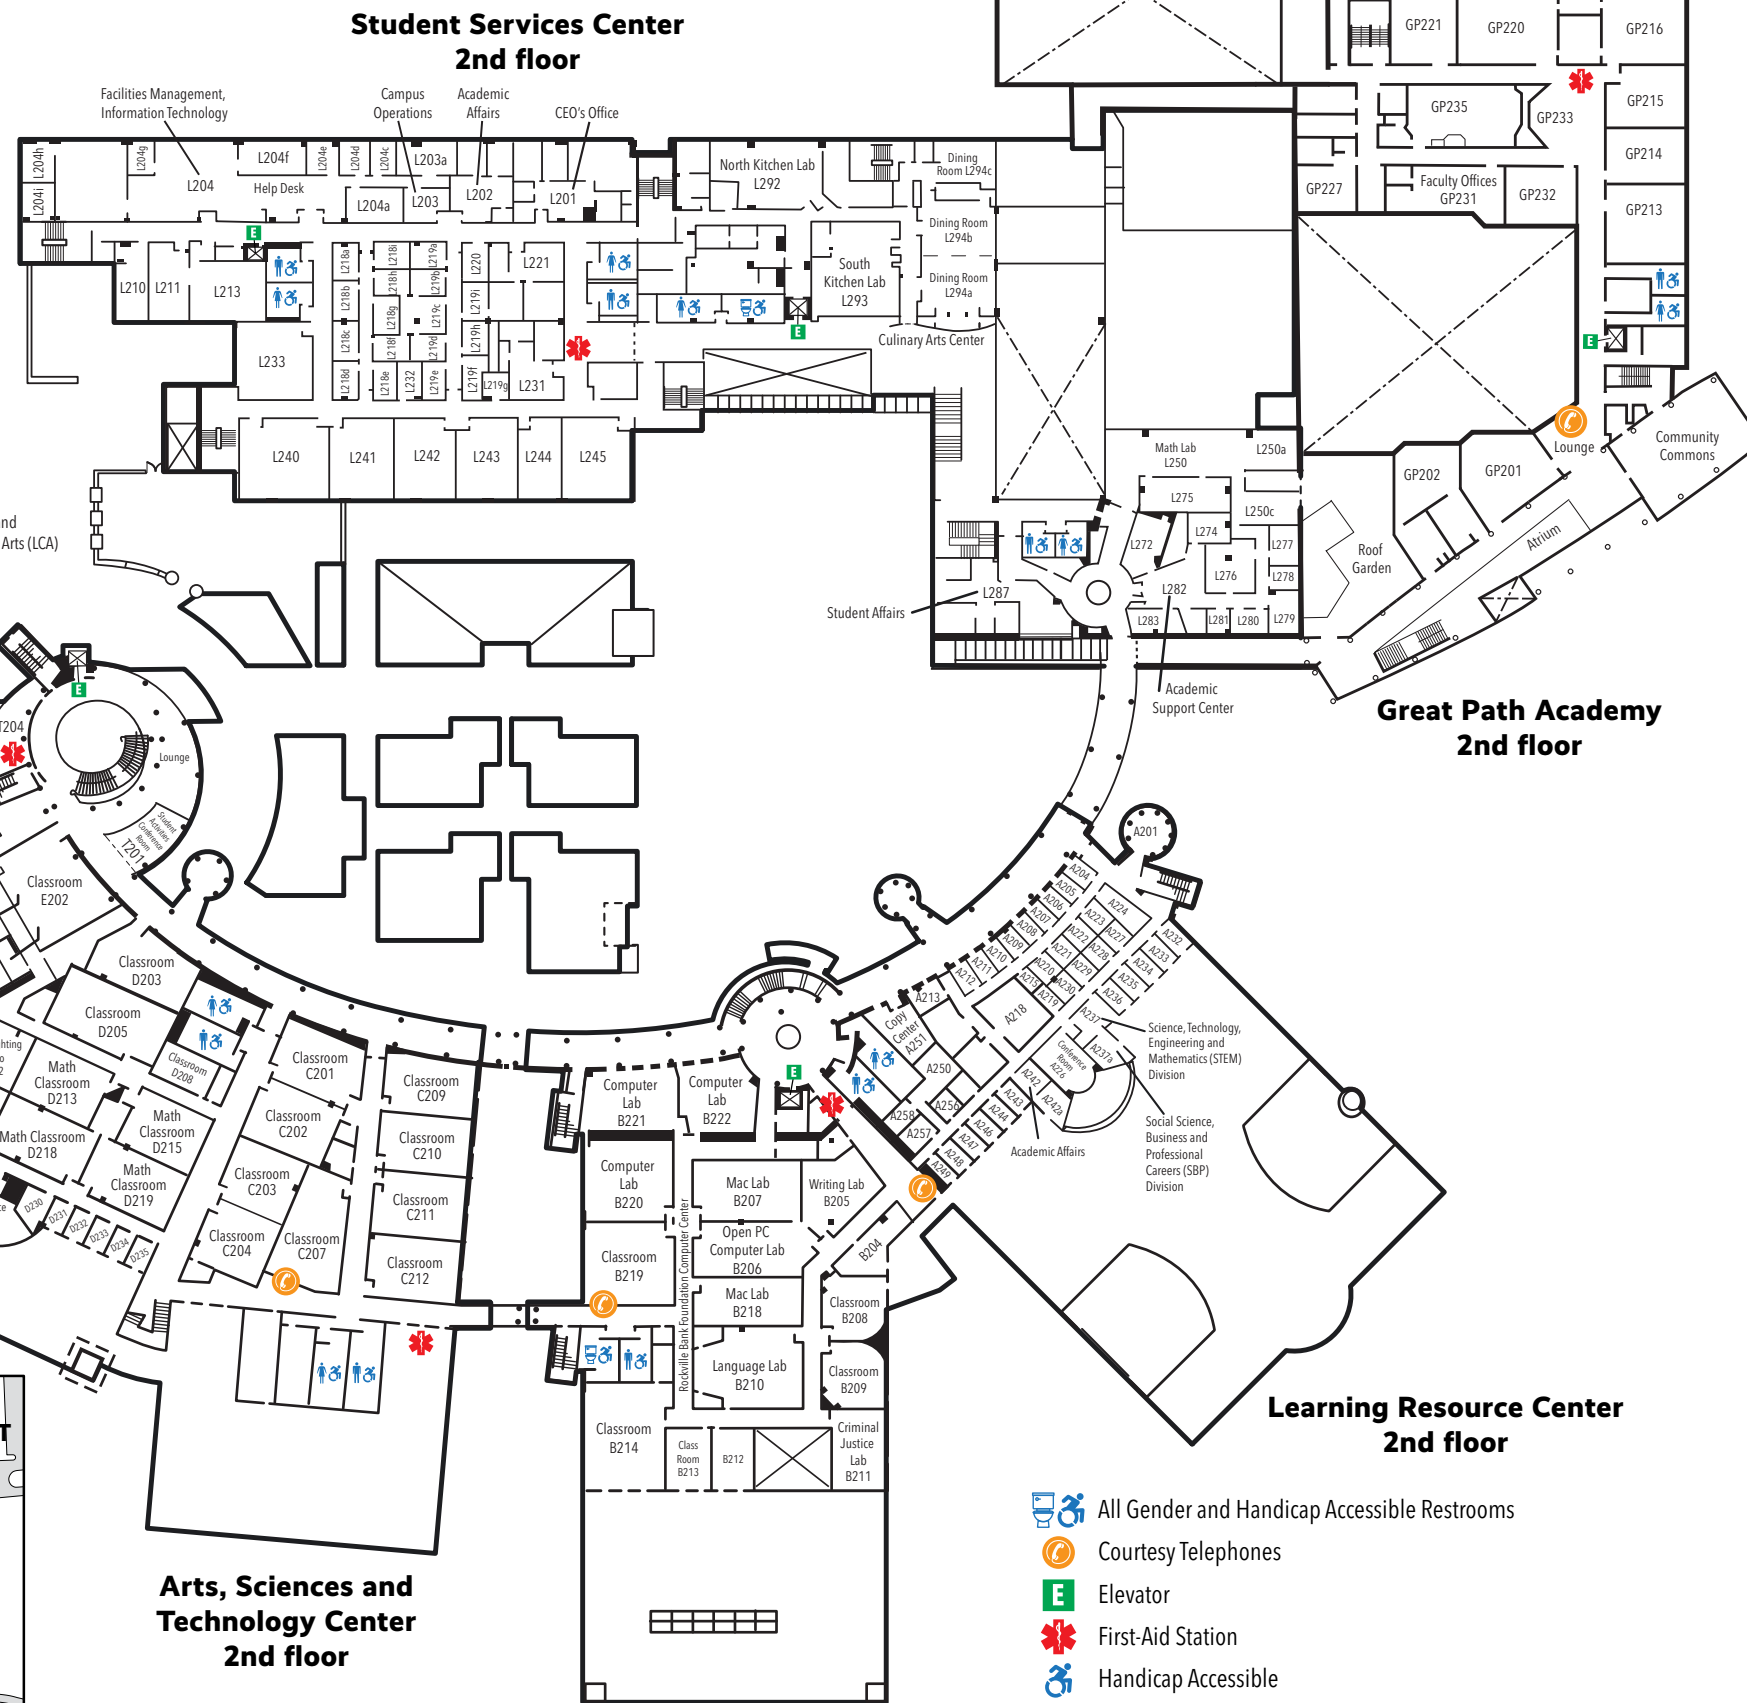

## 2nd Floor Campus Map

**Tower, 5th floor**

**Tower, 4th floor**

**Tower, 3rd floor**

- All Gender and Handicap Accessible Restrooms
- Courtesy Telephones
- Elevator
- First-Aid Station
- Handicap Accessible

**SSC - STUDENT SERVICES CENTER, 2nd floor**  
**Frederick W. Lowe, Jr. Building**

Wing	Room	Function
L	L201	CEO's Office
	L202, L219g, L231	Planning, Research and Assessment
	L203	Academic Affairs
	L204	Campus Operations
		Facilities Management and Information Technology/Technology Help Desk
	L213	Classroom
	L218a-L218i	Offices
	L219d, L219e, L219h, L219i	Offices
	L219a	CONNTAC Office
	L219b	TRIO Office
	L219c	Adults in Transition/PASS Grant
	L219f	TRIO Office
	L221	Marketing and Public Relations
	L233	Computer Lab
	L240-L245	Classrooms
	L250	Math Lab
	L287	Student Affairs
	<b>Academic Support Center</b>	
	L272	Walk-In Math Tutoring
	L274-L276	Tutoring and Writing Center
	L278-L283	Reception and Offices
	<b>Culinary Arts Center</b>	
	L292	Kitchen Lab
	L293	Highland Park Families Foundation Kitchen
	L294a	Cheney Dining Room
	L294b	Alice and Alexander Jarvis Dining Room
	L294c	Geraldine and Vincent Lesunaitis Dining Room