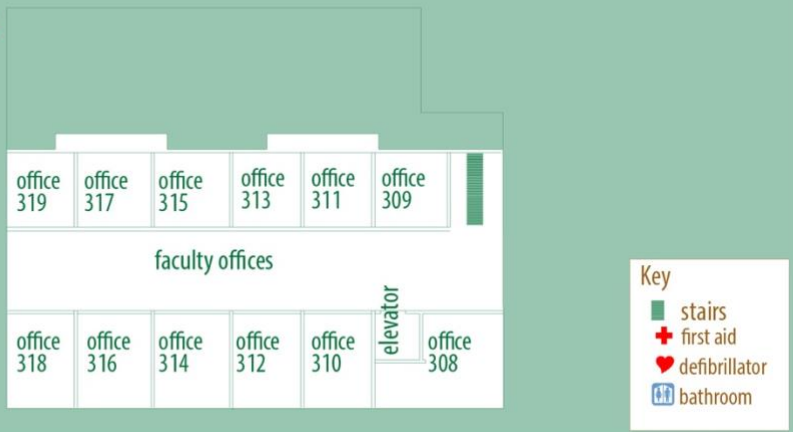

Northwestern Campus Floorplans

Art and Science Building

English House

Goulet House

Founders Hall Annex

Founders Hall Annex Basement

Founders Hall Annex Basement

Founders Hall Annex 1st Floor

Founders Hall Annex 2nd Floor

Founders Hall Annex 3rd Floor

Founders Hall

Greenwoods