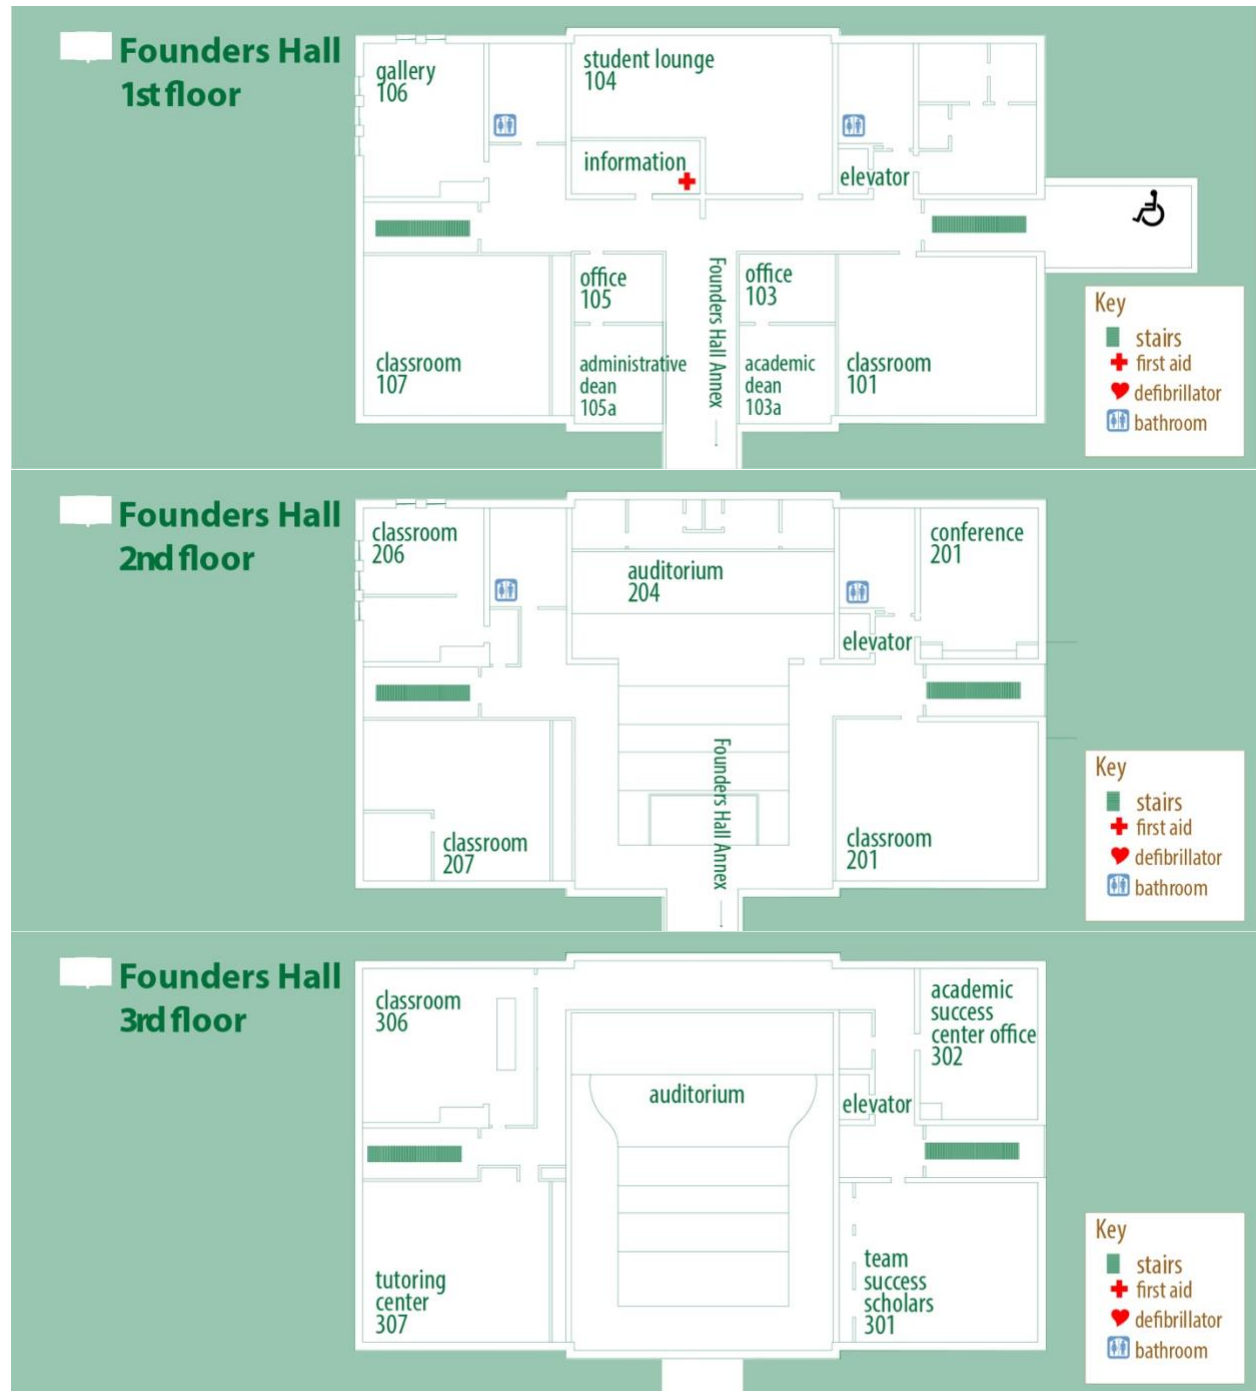

Northwestern Campus Floorplans

Art and Science Building

English House

Goulet House

Founders Hall Annex

Founders Hall Annex Basement

Founders Hall Annex Basement

Founders Hall Annex 1st Floor

Founders Hall Annex 2nd Floor

Founders Hall Annex 3rd Floor

Founders Hall

Greenwoods