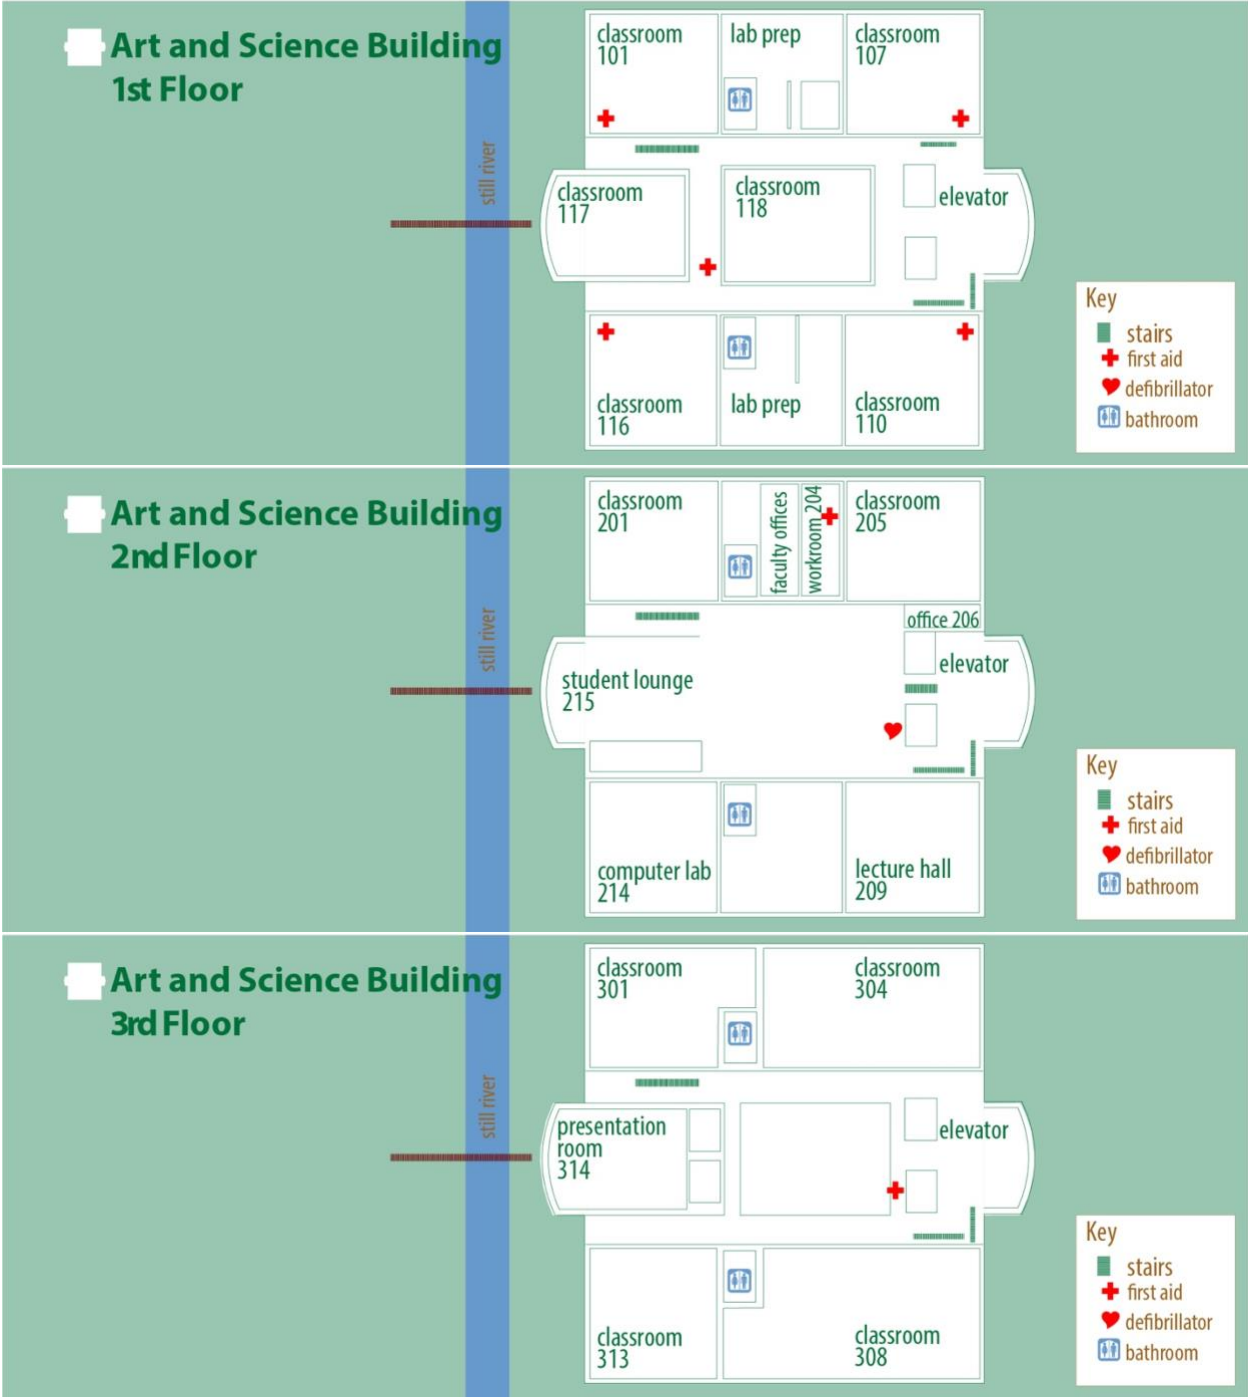

Northwestern Campus Floorplans

Art and Science Building

English House

Goulet House

Founders Hall Annex

Founders Hall Annex Basement

Founders Hall Annex Basement

Founders Hall Annex 1st Floor

Founders Hall Annex 2nd Floor

Founders Hall Annex 3rd Floor

Founders Hall

Greenwoods