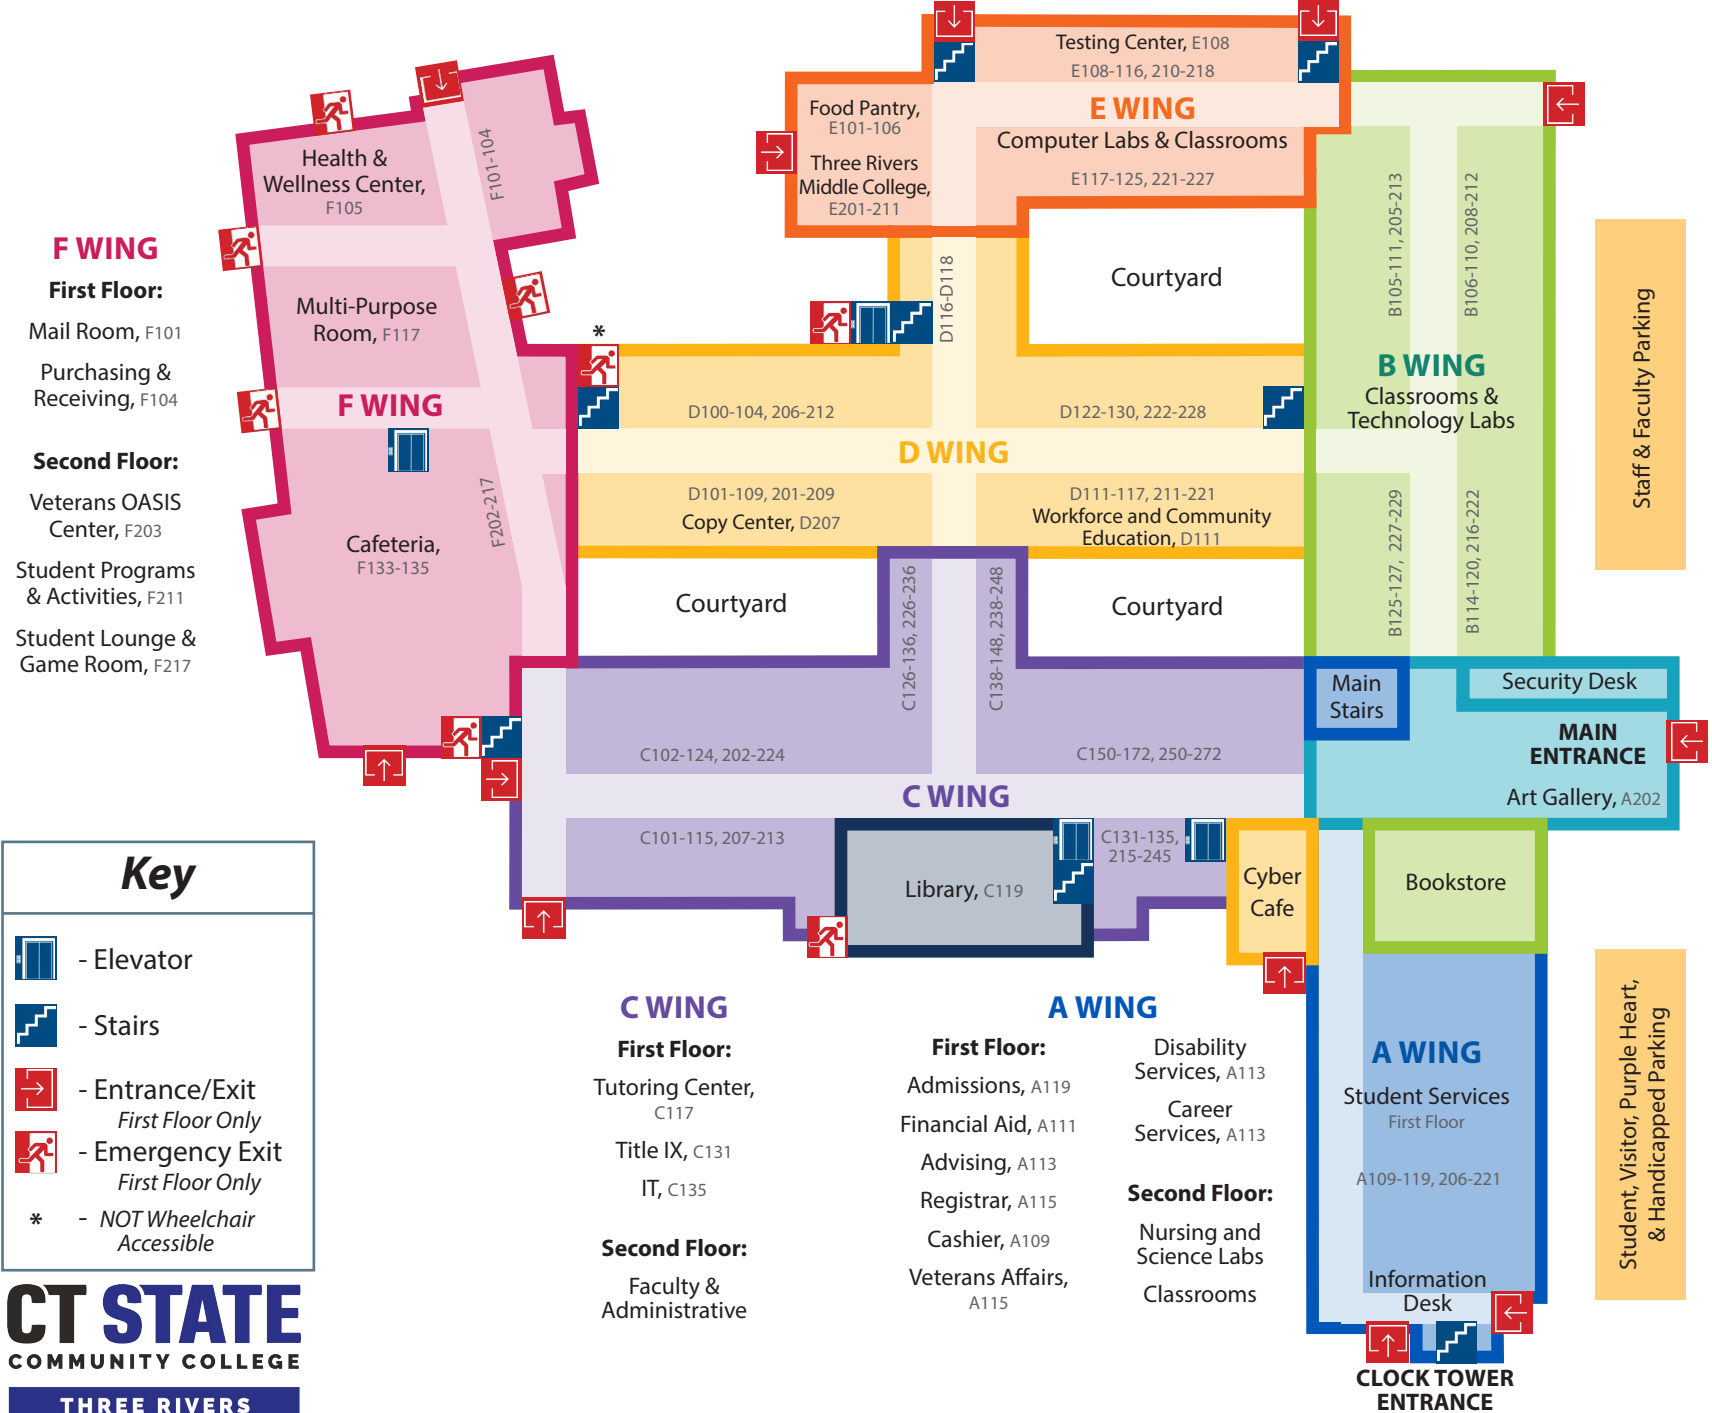

North Campus Entrance

North Campus Entrance

New London Turnpike

East Campus Roadway

New London Turnpike

East Campus Roadway

South Campus Entrance

South Campus Entrance

F WING

First Floor:

- Mail Room, F101
- Purchasing & Receiving, F104

Second Floor:

- Veterans OASIS Center, F203
- Student Programs & Activities, F211
- Student Lounge & Game Room, F217

Key

- Elevator
- Stairs
- Entrance/Exit
First Floor Only
- Emergency Exit
First Floor Only
- * - *NOT Wheelchair Accessible*

CT STATE
COMMUNITY COLLEGE
THREE RIVERS

C WING

First Floor:

- Tutoring Center, C117
- Title IX, C131
- IT, C135

Second Floor:

- Faculty & Administrative

A WING

First Floor:

A WING

- Student Services
First Floor

A109-119, 206-221

- Information Desk

CLOCK TOWER ENTRANCE